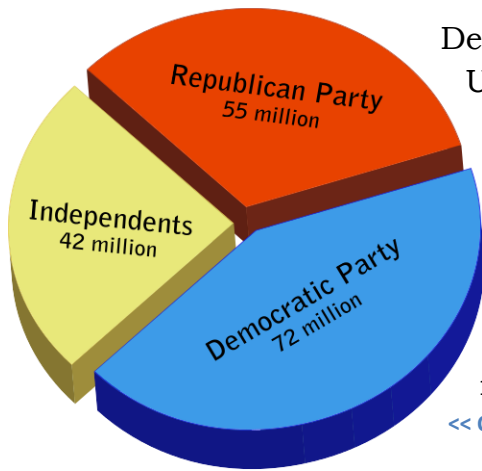

J.C. School Board Meeting
 Monday, February 11, 6 PM
 1490 W. Washington St.

KFRW Executive Committee Meeting
 Wednesday, February 13, 5 PM
 Brenda Sorensen's Office

KFRW Meeting
~ Speaker: Marty Bishop, J.C. Supervisor of Elections ~
 Monday, February 25, 7 PM
 Jefferson Art Gallery

For additional photos and events >> KFRWFL.org

Difference Between Democrat and Republican

Democrats and Republicans are the two main parties in the United States. While recently moderate and alternative parties have become more prominent, Democrats and Republicans remain the two historically largest parties, which hold the majority of the seats in the Senate and in the House of Representatives. Democrats and Republicans have opposing views and positions on several key issues, including economic, political, military and social matters.